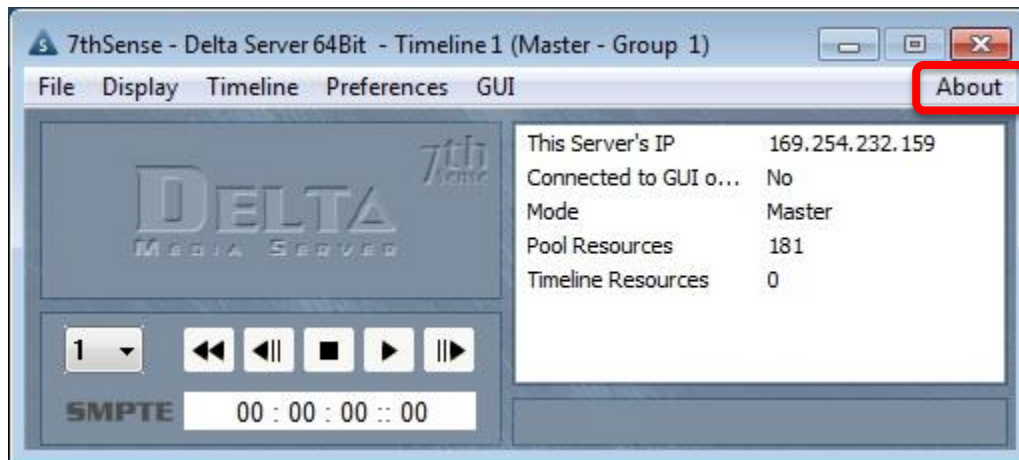

手順1

DeltaServerの“About”をクリックして下さい。